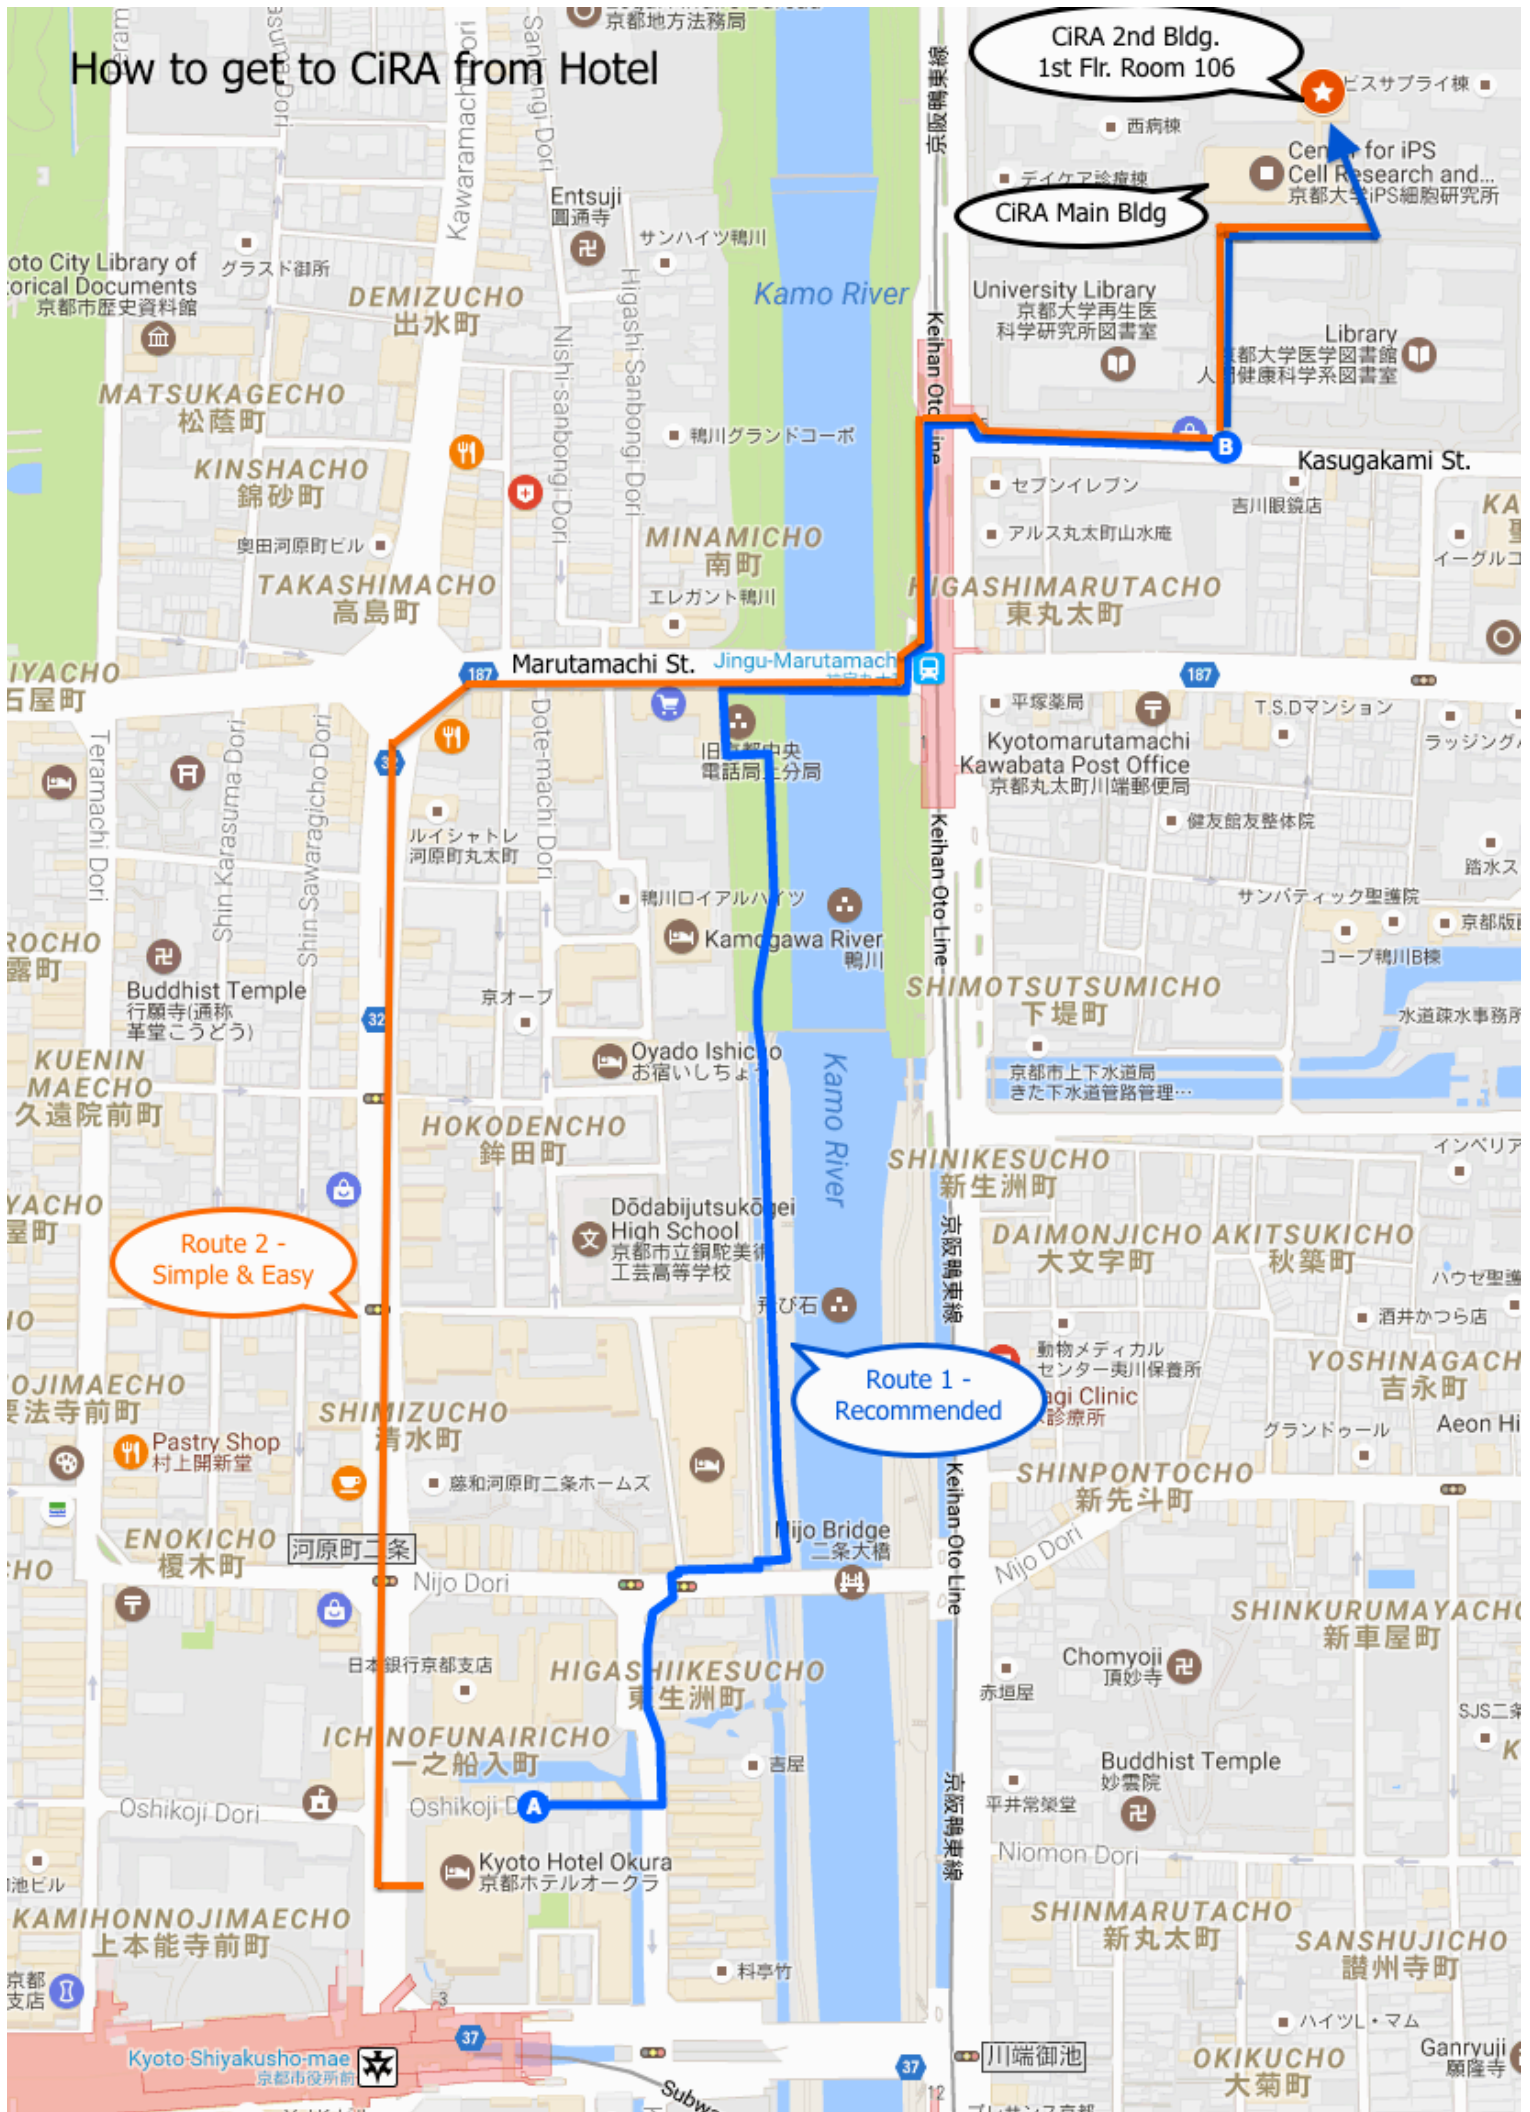

How to get to CiRA from Hotel

CiRA 2nd Bldg.
1st Flr. Room 106

CiRA Main Bldg

Route 2 -
Simple & Easy

Route 1 -
Recommended

Kyoto Univ. Campus

Venue:
CiRA 2nd Bldg.
1st Flr. Room 106

Faculty of Pharmaceutical Sciences Campus

Kyoto University Hospital East Campus

University Hospital, West Campus

Center for iPS Cell Research and Application Bldg. No.2

Center for iPS Cell Research and Application Bldg.

Institute for Frontier Medical Sciences (East Bldg.)

South General Research Bldg.

Molecular Biology Research Bldg.

Faculty of Medicine Center for Genomic Medicine

7-11 Convenience Store on the corner

Keihan Jingu

Marutamachi Keihan-mae

Kasugakami St.

Marutamachi St.

Marikoji St.

Kumano Jinja-mae

Higashioji St.

Kono St.

Konoedori

Kawabata St.